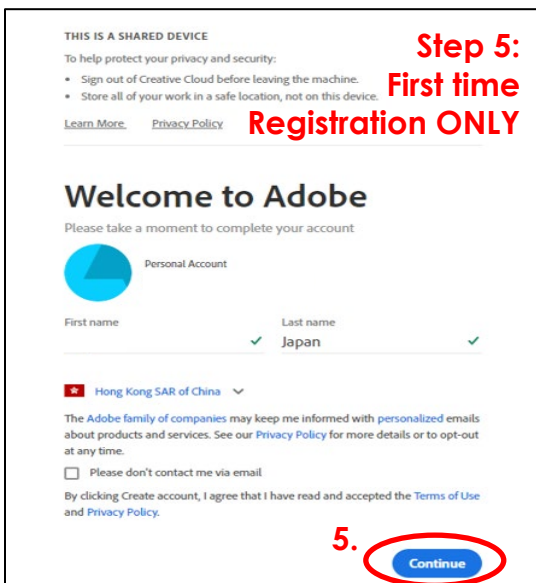

Use of Adobe CC for Part-time Staff & Students

- **Adobe CC** available at:
  - 1/F Learning Commons
  - 1 & 2/F, 12 -14/F Kiosk PC Areas
  - Multi-media PC Labs (Rm 710, 711, 810, 811, 910, 911 & 1010)
  - Part-time Lecturer Rooms
- To sign-in Adobe CC of **CIE Site License** :

1. Double click an Adobe App

2.

Sign in

to continue to Adobe

3.

Before using this app, you can review Adobe's [privacy policy](#) and [terms of service](#).

Create account

4.

6.

Personal Profile

5.