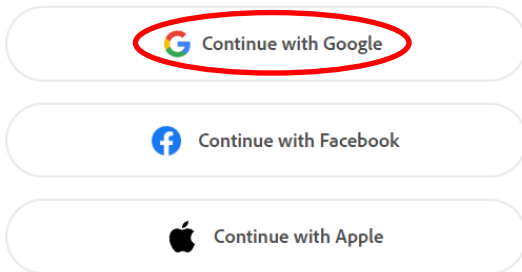

- **Adobe CC** available at:
  - 1/F Learning Commons
  - 1 & 2/F, 12 -14/F Kiosk PC Areas
  - Multi-media PC Labs (Rm 710, 711, 810, 811, 910, 911 & 1010)
  - Part-time Lecturer Rooms
- To sign-in Adobe CC of **CIE Site License** :

1. Double click an Adobe App

2.